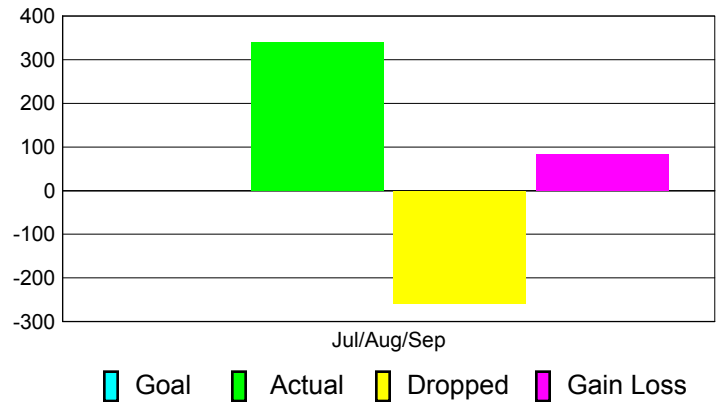

Membership Results 2012-2013

Goal, New, Dropped, Gain/Loss

Comparison of Membership Gain/Loss

Current Year Compared to the Previous Year