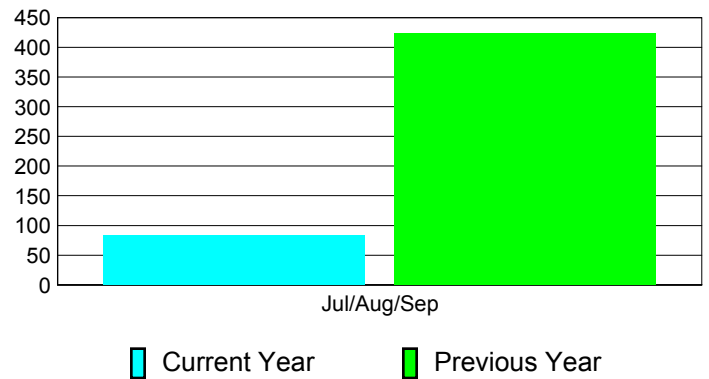

**Membership Results
2012-2013**

**Membership
2011-2012**

Month	Net Memb Goal	Actual New Memb	Actual Dropped Memb	Gain/Loss of Memb	Gain/Loss of Memb
Jul/Aug/Sep		341	-258	83	423
Totals		341	-258	83	423

Membership Results 2012-2013

Goal, New, Dropped, Gain/Loss

Comparison of Membership Gain/Loss

Current Year Compared to the Previous Year

Gender Comparison 2012-2013

Jul/Aug/Sep

Male Female