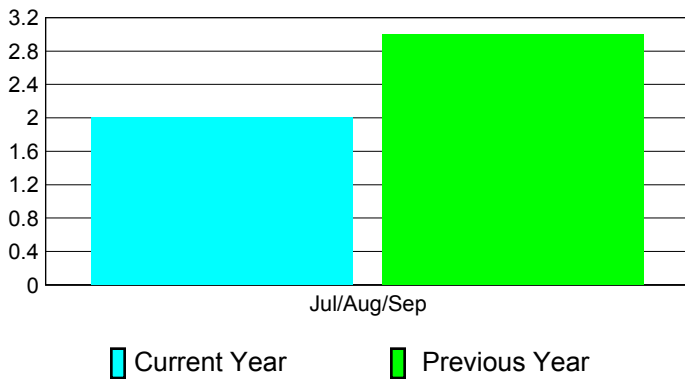

2012-2013 GMT Reports for District (or Undistricted) **District 323E2**

GMT: **KAMLESH JAIN**

Location: **INDIA**

GMT CA: **6**

CLUBS

**Club Results
2012-2013**

**Clubs
2011-2012**

Month	New Club Goal	Actual New Clubs	Actual Dropped Clubs	Gain/Loss of Clubs	Gain/Loss of Clubs
Jul/Aug/Sep		2	0	2	3
Totals		2	0	2	3

Club Results 2012-2013

Goal, New, Dropped, Gain/Loss

Comparison of Club Gain/Loss

Current Year Compared to the Previous Year

YTD Status Quo Clubs 2012-2013

Status Quo Clubs Compared to Status Quo Members

MEMBERSHIP