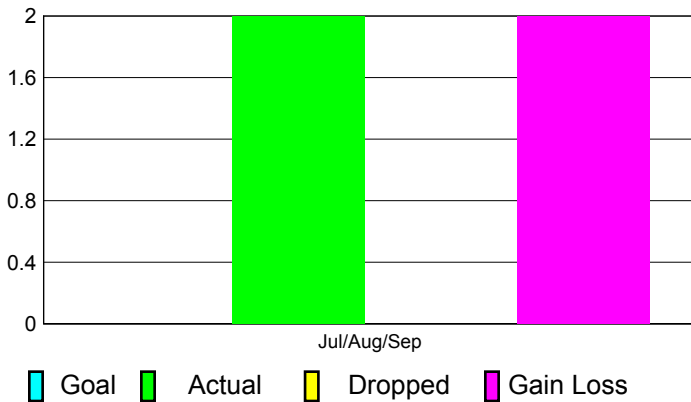

2012-2013 GMT Reports for District (or Undistricted) **District 323E2**

GMT: **KAMLESH JAIN**

Location: **INDIA**

GMT CA: **6**

CLUBS

**Club Results
2012-2013**

**Clubs
2011-2012**

Month	New Club Goal	Actual New Clubs	Actual Dropped Clubs	Gain/Loss of Clubs	Gain/Loss of Clubs
Jul/Aug/Sep		2	0	2	3
Totals		2	0	2	3

Club Results 2012-2013

Goal, New, Dropped, Gain/Loss

Comparison of Club Gain/Loss

Current Year Compared to the Previous Year

YTD Status Quo Clubs 2012-2013

Status Quo Clubs Compared to Status Quo Members

MEMBERSHIP